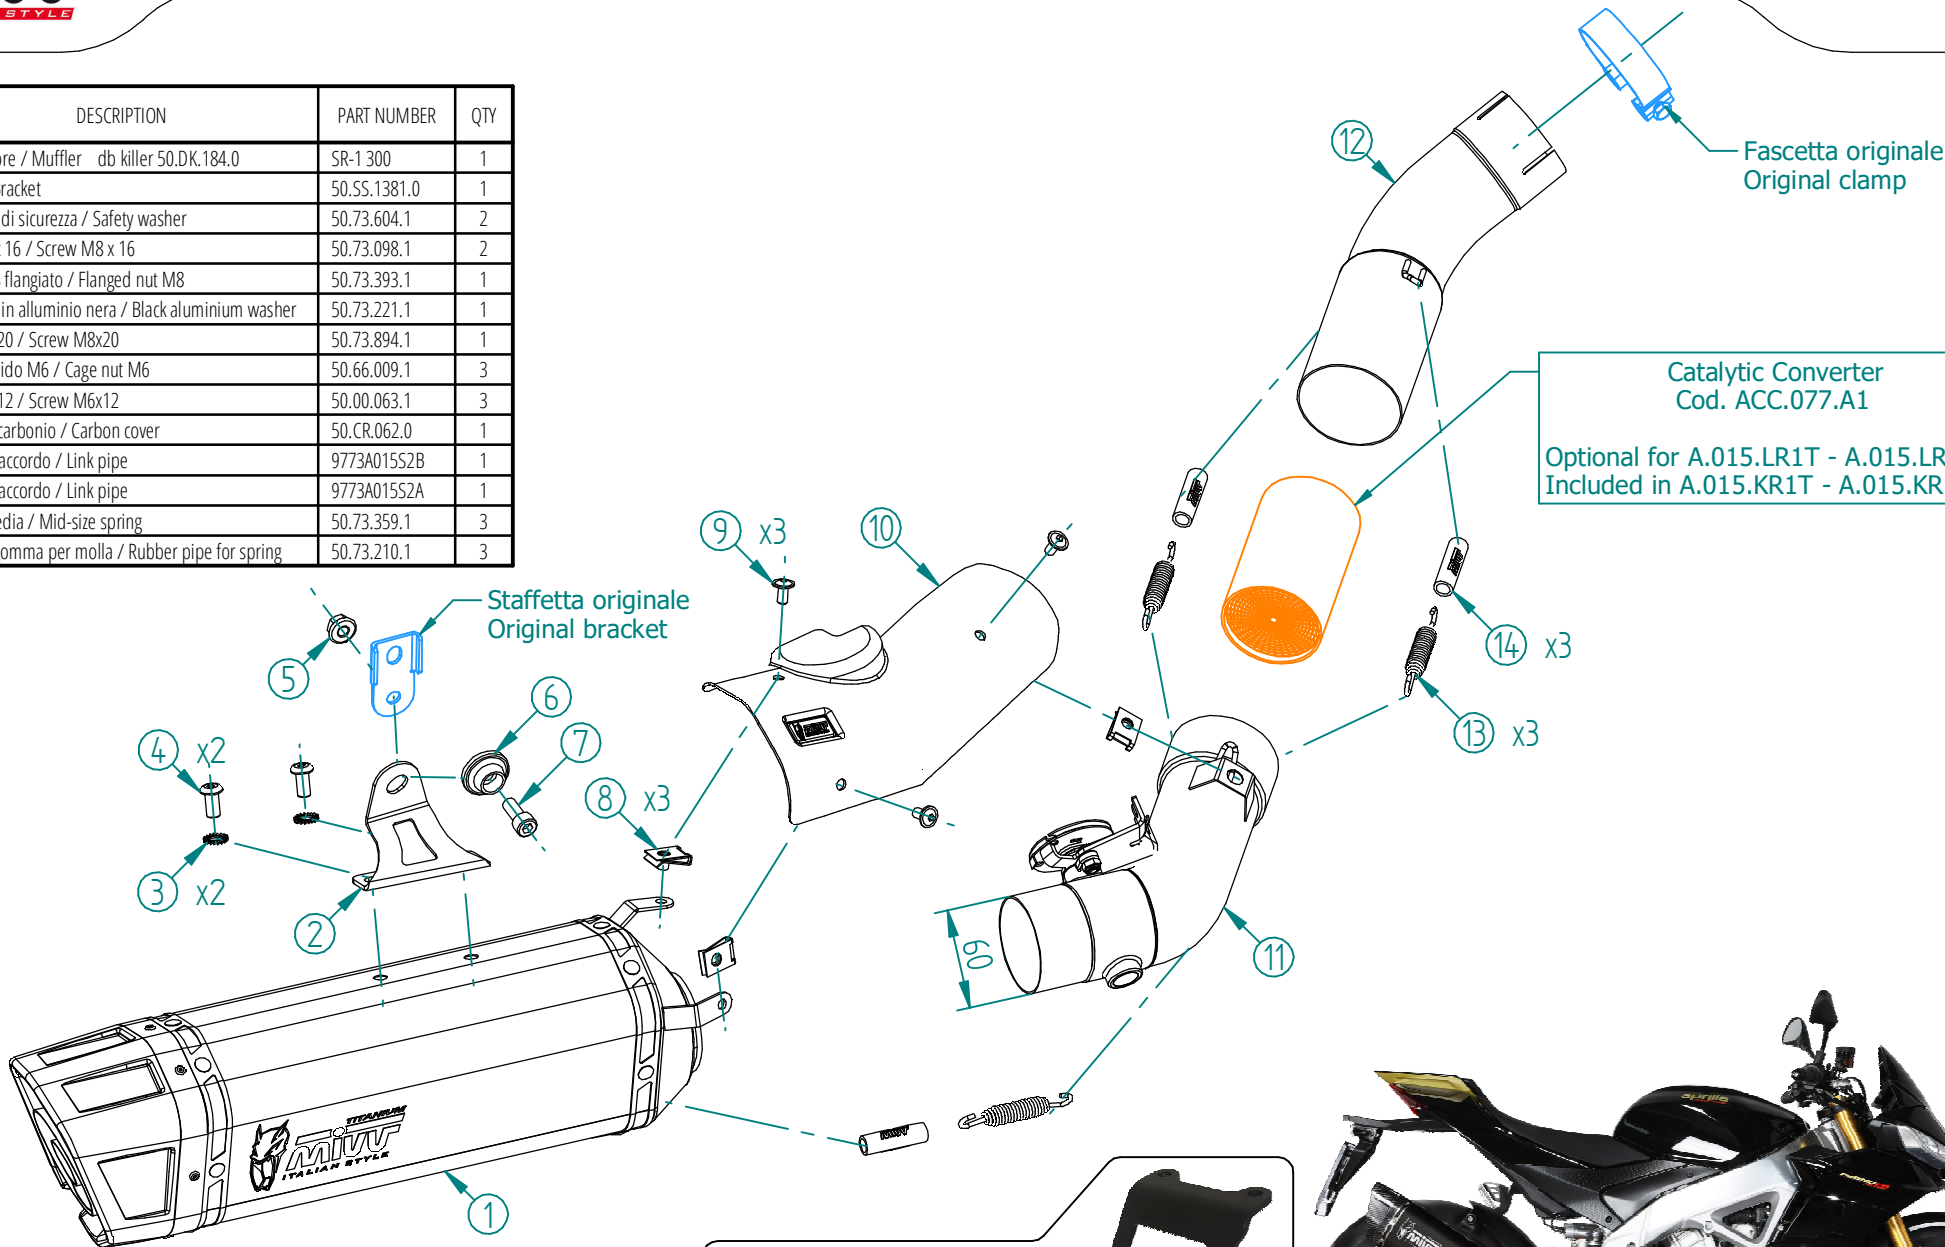

#	DESCRIPTION	PART NUMBER	QTY
1	Silenziatore / Muffler db killer 50.DK.184.0	SR-1.300	1
2	Staffa / Bracket	50.SS.1381.0	1
3	Rondella di sicurezza / Safety washer	50.73.604.1	2
4	Vite M8 x 16 / Screw M8 x 16	50.73.098.1	2
5	Dado M8 flangiato / Flanged nut M8	50.73.393.1	1
6	Rondella in alluminio nera / Black aluminium washer	50.73.221.1	1
7	Vite M8x20 / Screw M8x20	50.73.894.1	1
8	Dado rapido M6 / Cage nut M6	50.66.009.1	3
9	Vite M6x12 / Screw M6x12	50.00.063.1	3
10	Cover in carbonio / Carbon cover	50.CR.062.0	1
11	Tubo di raccordo / Link pipe	9773A015S2B	1
12	Tubo di raccordo / Link pipe	9773A015S2A	1
13	Molla media / Mid-size spring	50.73.359.1	3
14	Tubo in gomma per molla / Rubber pipe for spring	50.73.210.1	3

APPLICAZIONI / APPLICATIONS			
CODICE / CODE	SILENZIATORE / MUFFLER	NOTE	TUBO / PIPE
A.015.LR1T	TITANIO (COPPA CARBONIO) / TITANIUM (CARBON CAP)	CATALYTIC CONVERTER	INOX / ST. STEEL
A.015.LR1TB	TITANIO NERO (COPPA CARBONIO) / BLACK TITANIUM (CARBON CAP)	NOT INCLUDED	
A.015.KR1T	TITANIO (COPPA CARBONIO) / TITANIUM (CARBON CAP)	CATALYTIC CONVERTER	
A.015.KR1TB	TITANIO NERO (COPPA CARBONIO) / BLACK TITANIUM (CARBON CAP)	INCLUDED	

OPTIONAL PART

Staffa pedana monoseat
Single seat holder kit
00.73.ACC.084.0

APRILIA RSV4 / TUONO V4 1100 2021-->